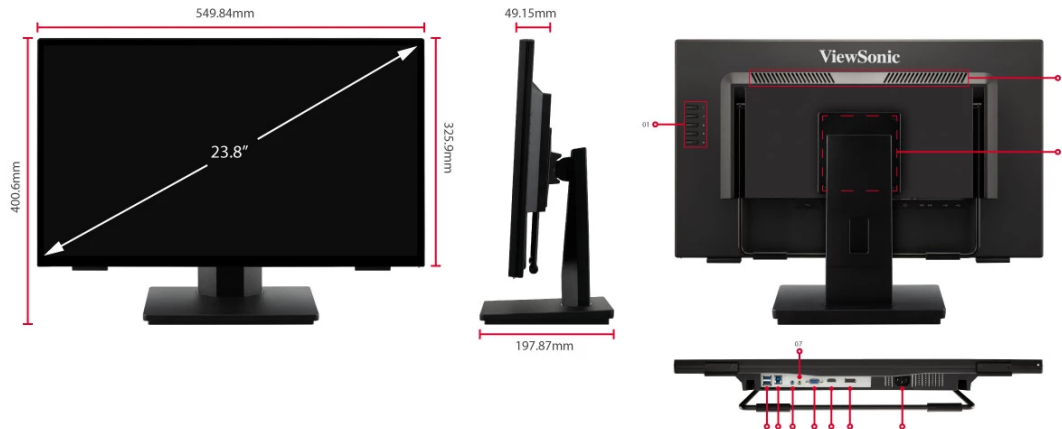

1. Menu Control	7. Audio in
2. Speakers	8. VGA
3. VESA Compatible(Wall Mount 100 x 100 mm)	9. HDMI
4. USB-A *2 (Downstream)	10. DP in
5. USB-B (Upstream)	11. AC in
6. Earphone	

Visit Us

www.viewsonic.com