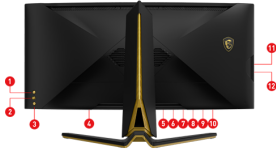

## CONNECTIONS

1. Macro Key
2. 5-Way Joystick Navigator
3. Power Button
4. AC Power Jack
5. 2 x HDMI™ (2.1)
6. DisplayPort (1.4a)
7. USB Type-C (DP alt.)
8. USB 3.2 Gen 1 Type-B
9. 2 x USB 3.2 Gen 1 Type-A
10. Combo Audio Jack
11. 2 x USB 3.2 Gen 1 Type-A
12. Mic & Headphone Jack
- 13.