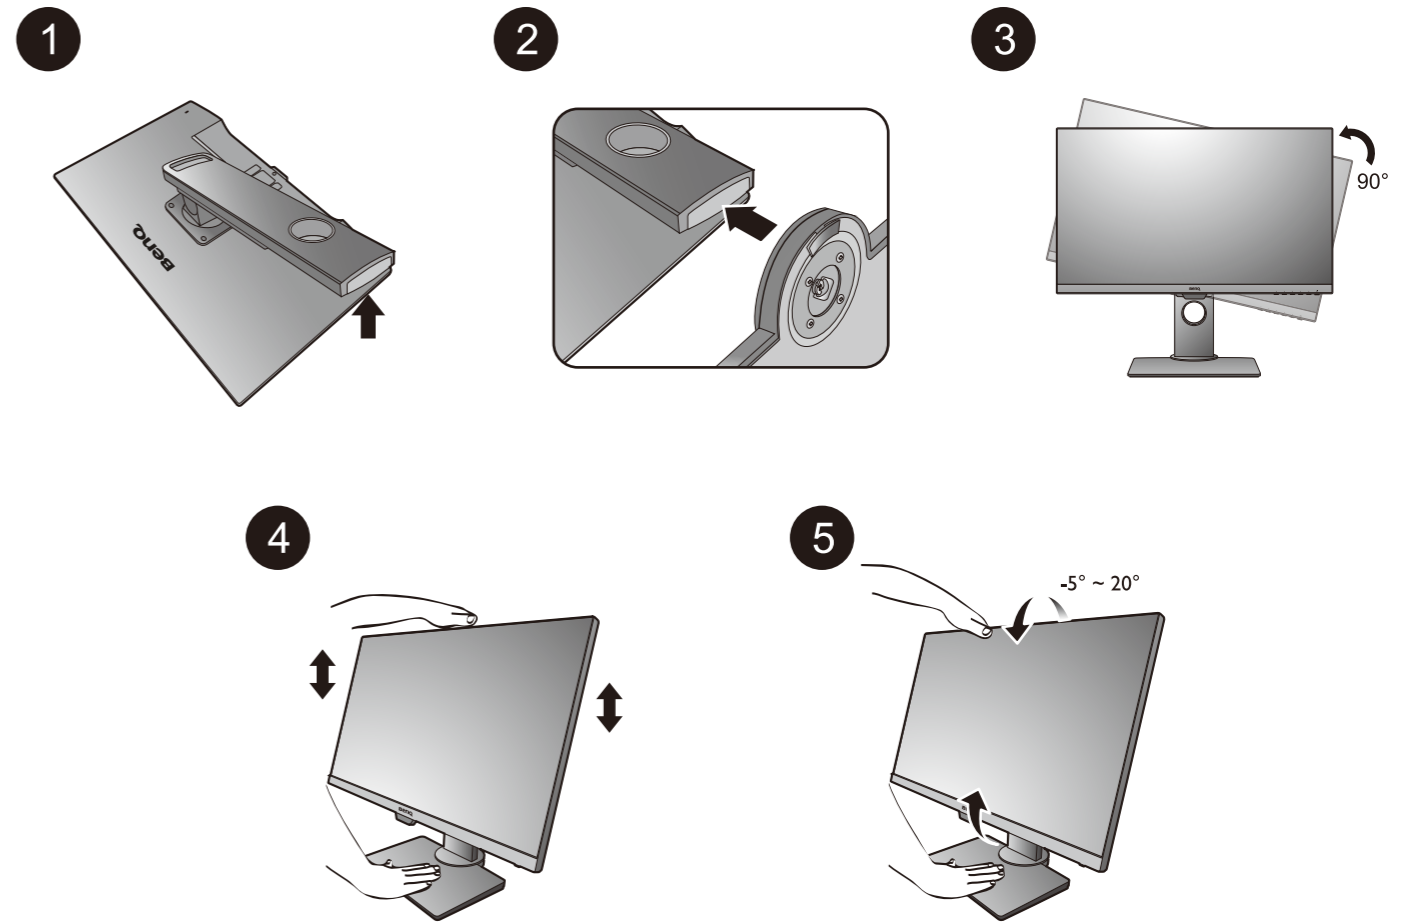

LCD Monitor Quick Start Guide

Stylish Monitor with Eye Care Technology | G Series

DN: G80T-EQ-VI

© 2021 BenQ Corporation. All rights reserved. Rights of modification reserved.

6 Video
7 Audio

8

9

10