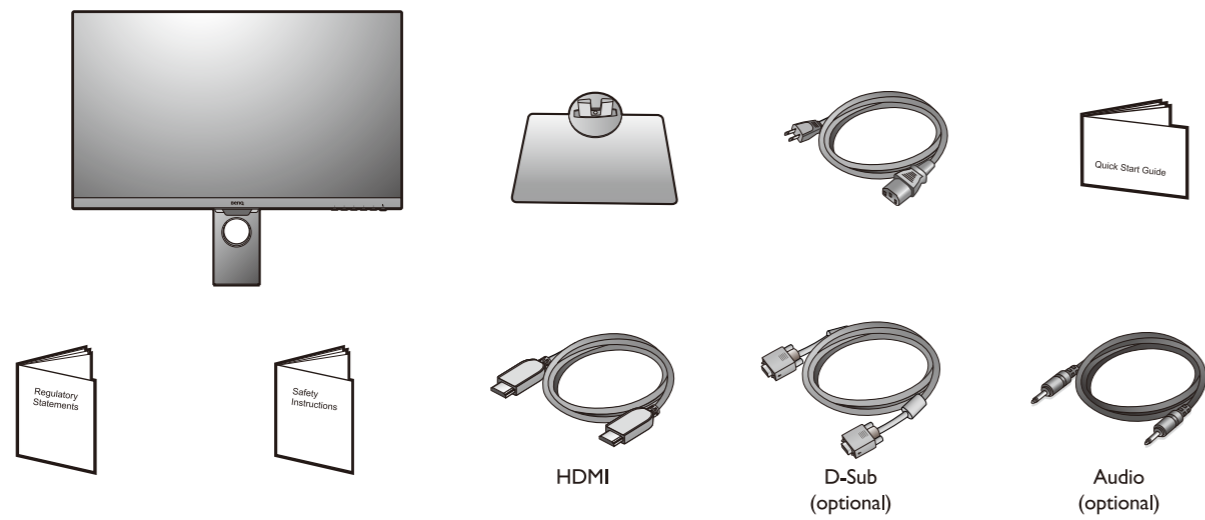

LCD Monitor Quick Start Guide

Stylish Monitor with Eye Care Technology | G Series

DN: G80T-EQ-VI

© 2021 BenQ Corporation. All rights reserved. Rights of modification reserved.

6 Video
7 Audio

8

9

10