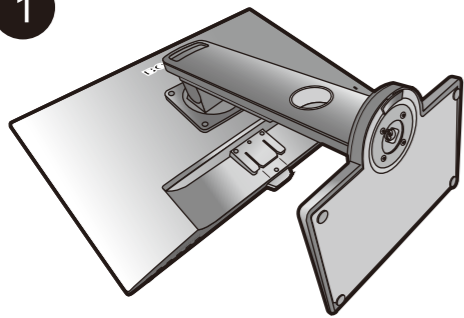

8

9

10

1

2

1

2

Support.BenQ.com

Online Manual

Product Support

Software Download