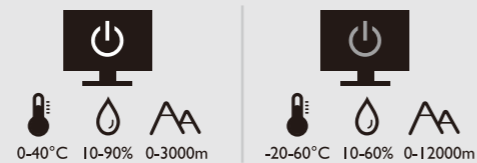

LCD Monitor Quick Start Guide

Stylish Monitor with Eye Care Technology | G Series

DN: G80T-EQ-VI

© 2021 BenQ Corporation. All rights reserved. Rights of modification reserved.

6 Video
7 Audio

8

9

10