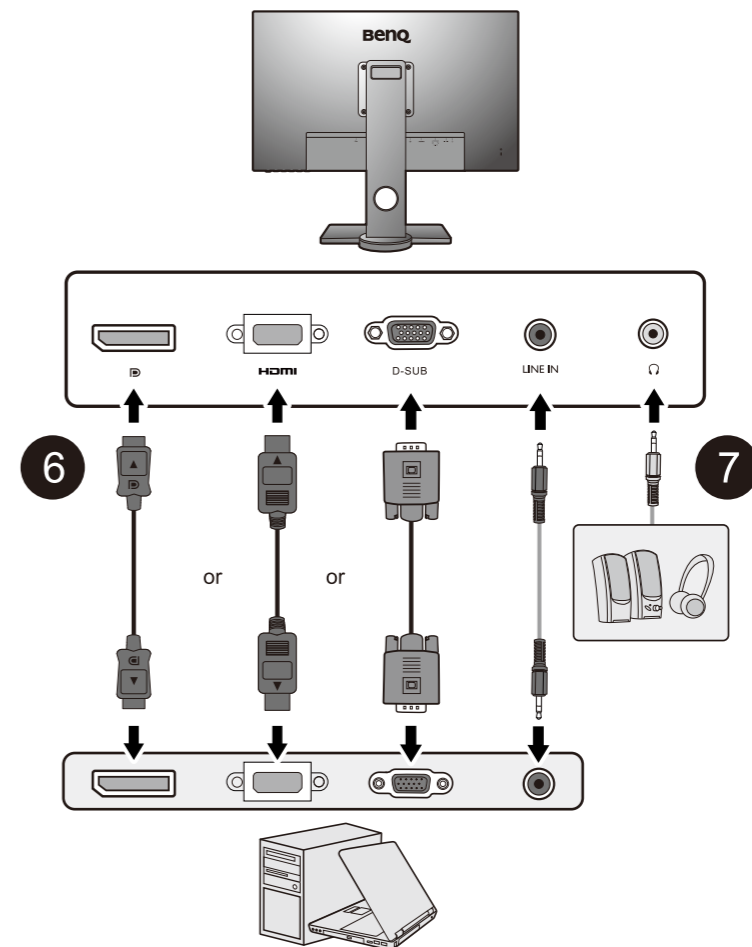

LCD Monitor Quick Start Guide

Stylish Monitor with Eye Care Technology | G Series

DN: G80T-EQ-VI

© 2021 BenQ Corporation. All rights reserved. Rights of modification reserved.

6 Video
7 Audio

8

9

10