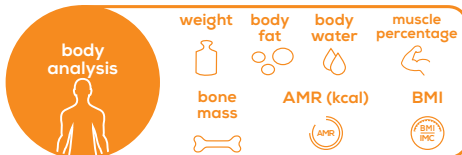

BF 195 Diagnostic bathroom scale

german
 engineering

Attractive, round LCD display

Blue illuminated XL display

Attractive, round LCD display

Digit size 28 mm

Weighing area made from safety glass

Electrodes made of brushed stainless steel

Determination of body weight, fat, water, muscle density, bone mass, calorie requirement (AMR) and BMI

Capacity 180 kg

Introduction:

- 0.1% for body fat, body water and muscle density
- 100 g for body weight and bone mass

Change over to kg/lb/st

10 user memories

5 activity levels

Automatic switch-on and switch-off

Overload indication

2 x 3V CR 2032 battery included

Product measurements: 31 x 31 x 2.3 cm

Product weight: approx. 1670 g