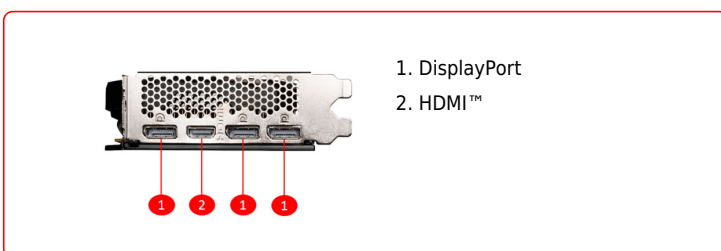

CONNECTIONS

1. DisplayPort
2. HDMI™