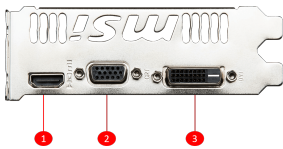

SPECIFICATIONS

Graphics Processing Unit	NVIDIA GeForce® GT 730
Interface	PCI Express 2.0
Core Clocks	Boost: 1006 MHz
Memory Speed	1600 MHz
Memory Type	4GB DDR3
Memory Bus	64-bits
Output	DL-DVI-D X1, D-SUB X1, HDMI™ X1
HDCP Support	Y
Power consumption	23W
Recommended PSU	300W
Card Dimension (mm)	148 x 106 x 42 mm
Weight (Card / Package)	231g / 425g
DirectX Version Support	12 API
OpenGL Version Support	4.4
Maximum Displays	3

CONNECTIONS

1. HDMI™
2. DI-SUB
3. SL-DVI

FEATURES

MSI Afterburner

The ultimate overclocking software with advanced control options and real-time hardware monitor.