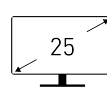

FEATURES

Broadened Display

View your applications, spreadsheets and more with a perfect screen size for work desk that aligns with the visual's comfort zone.