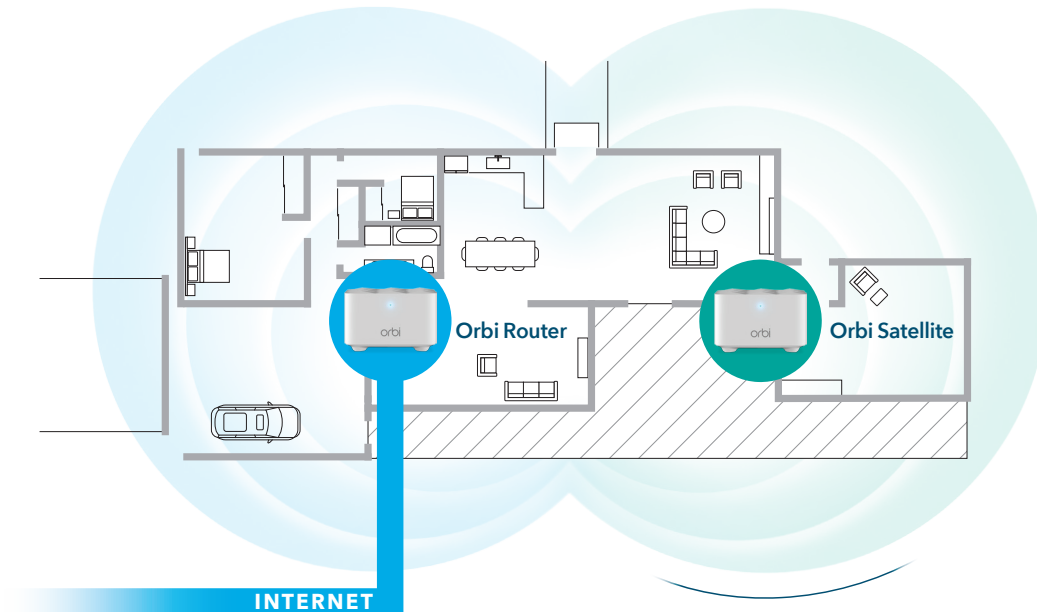

One WiFi Network.

Enjoy the convenience of a single WiFi name for your whole home.

Manage Your Kids' Screen Time.

Circle® Smart Parental Controls let you easily manage content & time online on any device.

House Diagram

3,000 Square Feet of Orbi WiFi Coverage

¹Internet plan and devices that support these speeds are required.

> 50Mbps Internet speed over 3,000sq ft range¹

Simple setup from your smartphone or tablet.