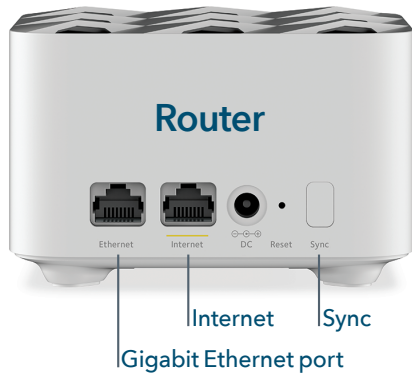

Use the Orbi app to set up and manage your network. To find the app, search for NETGEAR Orbi in the Apple App Store or Google Play Store.

NETGEAR Armor empowers you to eliminate vulnerabilities or simply know the status of your home network and devices, anytime, anywhere. Get instant notifications when malicious threats are detected, block unknown devices from joining your Orbi home network or take action on vulnerabilities as they are discovered easily through the Orbi App.

Advanced Cyber Security for All Your Devices
NETGEAR Armor™ | Powered by Bitdefender®

- **Advanced Threat Detection** - Identifies & blocks viruses, spyware, ransomware, malicious links, and more.
- **Smart Home Vulnerability Scans** - Regularly scans connected devices to ensure they're not vulnerable to hackers.
- **Data Theft Protection** - If a mobile device is lost or stolen, you can locate, lock, & wipe data remotely.
- **Instant Alerts** - Receive immediate alerts when threats are detected & blocked.

Learn more at NETGEAR.com/armor

Orbi Router (RBR10)

Orbi Satellite (RBS10)

What's In the Box?

- One (1) Orbi Router (RBR10)
- One (1) Orbi Satellite (RBS10)
- One (1) 2m Ethernet cable
- Two (2) 12V/1A power adapters
- Quick start guide