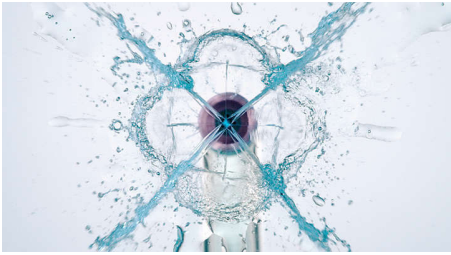

Philips Sonicare Power Flosser is flossing, reinvented. The X-shaped stream of water reaches deep between teeth for a gentle, thorough clean. Amazingly clean, amazingly easy.

An effortless clean with advanced technology

- Easy to fill 600ml reservoir
- Quad Stream technology for faster, more effective flossing
- Standard nozzle for a regular clean
- Comfort nozzle for sensitive gums
- Quad Stream nozzle for maximum coverage
- Pulse Wave technology guides from tooth to tooth
- Whisper quiet for great results without disturbing others
- Easy magnetic dock with auto shut-off
- Compact nozzle case

Customize easily to your needs

- 4 flossing modes, 10 intensities

PHILIPS
sonicare

Highlights

Covers more area, effortlessly

X-shaped water streams cover more surface area for a faster, deeper clean versus manual floss. Effortlessly.

F3 Quad Stream nozzle

For maximum coverage and an extra thorough clean, use the Quad Stream nozzle to concentrate water into four wide streams between teeth and along the gum line. The soft rubber guide is gentle on gums and every nozzle simply clicks on and off.