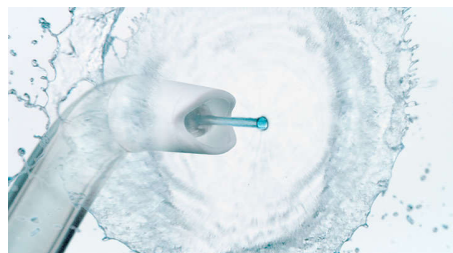

Guides from tooth to tooth

Gentle pulses of water guide you from tooth-to-tooth so that you don't miss a spot.

Whisper quiet design

Engineered for a discreet clean, so you get great results without disturbing others.

4 modes, 10 intensities

Enjoy a clean that's tailored to your needs. Clean mode uses a continuous flow of water for a great everyday clean; Deep Clean uses distinct pulses for a more thorough clean; Sensitive mode is extra gentle for sensitive gums; Massage mode soothes and stimulates the gumline. Whenever you need, adjust the intensity for your comfort using the LED light display as your guide.

F3 Quad Stream nozzle

For maximum coverage and an extra thorough clean, use the Quad Stream nozzle to concentrate water into four wide streams between teeth and along the gum line. The soft rubber guide is gentle on gums and every nozzle simply clicks on and off.

F2 Comfort nozzle

Want to take care of sensitive gums? Click on the Comfort nozzle and gently guide the soft rubber tip along your gumline.

F1 Standard nozzle

Use the standard nozzle for a regular clean. It uses a single stream of water to remove debris and clean thoroughly between your teeth.