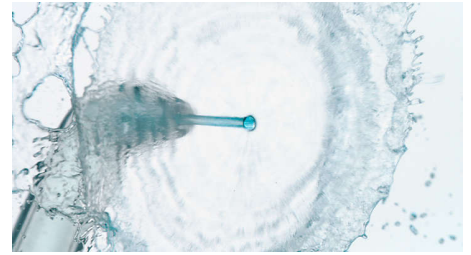

F3 Quad Stream nozzle

For maximum coverage and an extra thorough clean, use the Quad Stream nozzle to concentrate water into four wide streams between teeth and along the gum line. The soft rubber guide is gentle on gums and every nozzle simply clicks on and off.

F2 Comfort nozzle

Want to take care of sensitive gums? Click on the Comfort nozzle and gently guide the soft rubber tip along your gumline.

F1 Standard nozzle

Use the standard nozzle for a regular clean. It uses a single stream of water to remove debris and clean thoroughly between your teeth.