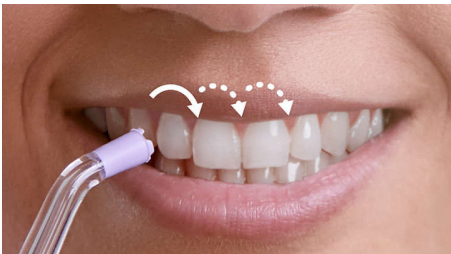

- Easy to fill 600ml reservoir
- Quad Stream technology for faster, more effective flossing
- Standard nozzle for a regular clean
- Comfort nozzle for sensitive gums
- Quad Stream nozzle for maximum coverage
- Pulse Wave technology guides from tooth to tooth
- Whisper quiet for great results without disturbing others
- Easy magnetic dock with auto shut-off
- Compact nozzle case

Customize easily to your needs

- 4 flossing modes, 10 intensities

PHILIPS
sonicare

Highlights

Covers more area, effortlessly

X-shaped water streams cover more surface area for a faster, deeper clean versus manual floss. Effortlessly.

Guides from tooth to tooth

Gentle pulses of water guide you from tooth-to-tooth so that you don't miss a spot.

Whisper quiet design

Engineered for a discreet clean, so you get great results without disturbing others.

F3 Quad Stream nozzle

For maximum coverage and an extra thorough clean, use the Quad Stream nozzle to concentrate water into four wide streams between teeth and along the gum line. The soft rubber guide is gentle on gums and every nozzle simply clicks on and off.