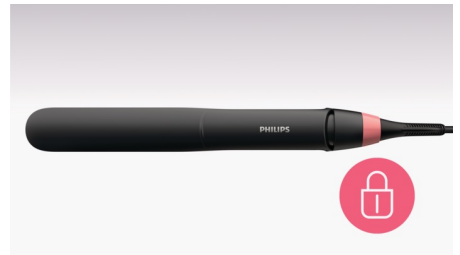

Highlights

ThermoProtect technology

ThermoProtect technology distributes heat evenly across the plates, preventing overheating to protect your hair.

Keratin ceramic plates

Keratin-infused ceramic plates glide smoothly through your hair, for quick and easy styling.

100mm long plates

The longer 100mm plates enable better contact with the hair to help you achieve perfect straightening results easier and in less time.

Fast heat-up time

The straightener has a fast heat-up time, being ready to use in 30 seconds.

Auto shut-off

The styler has an automatic shut-off function for safe usage. It automatically switches off after 60 minutes.

Key-lock function

The plates can be locked together for safe and easy storage.

Universal voltage

Long plates: 28X100mm

Heat-up time: 30 sec

Cord length: 1.8 m

Features

Material plates: Keratin-infused ceramic plates

Storage hook

Swivel cord

Plate lock