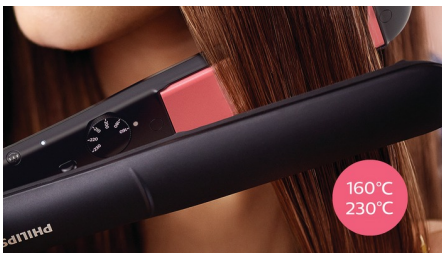

Temperature range

Choose between temperature range from 160°C up to 230°C to secure long-lasting result while minimizing risk of hair damage.