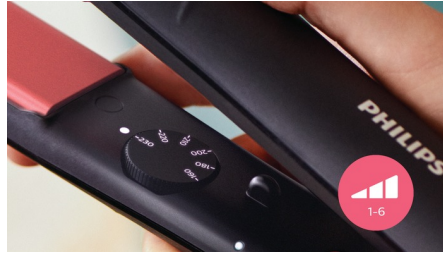

6 temperature settings

Variable temperature settings for better control. Lower temperatures for last minute touch ups and gentle styling. Higher temperatures for long lasting results.