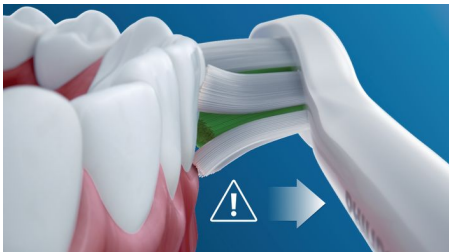

Proven to improve oral health

- Improves gum health by up to 100%*
- Safe & gentle on sensitive areas, orthodontics & dental work

Innovative technology

- Lets you know when you're pressing too hard
- Always know when to replace your brush heads
- Philips Sonicare's advanced sonic technology
- Connects smart brush handle and smart brush heads

Designed around you

- A great way to get used to your new toothbrush
- Encouragement to brush thoroughly

Highlights

Improves gum health

Densely-packed, high-quality bristles give you an extra gentle brushing to remove plaque along the gumline to improve gum health up to 100% more than a manual toothbrush. And, the specially curved power tip makes reaching the teeth at the back of your mouth a breeze.

Too much pressure?

You may not notice if you're brushing too hard, but your toothbrush will. If you start taking it out on your gums, the toothbrush will make a pulsing sound as a reminder to ease off on the pressure.

Safe and gentle

You can be sure of a safe brushing experience: our sonic technology is suitable for use with braces, fillings, crowns, and veneers, and helps prevent cavities and improve gum health.

The only true sonic technology