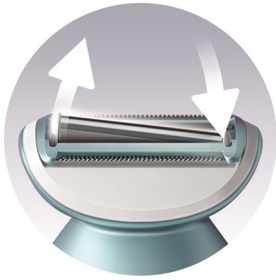

### A skin friendly shave

- Pearl-tip trimmers protect from scratches

### Effortless control

- Ergonomic handle for effortless control

### Floating foil

The floating foil glides naturally over your curves and contours, maintaining close contact with your skin for an even shave.