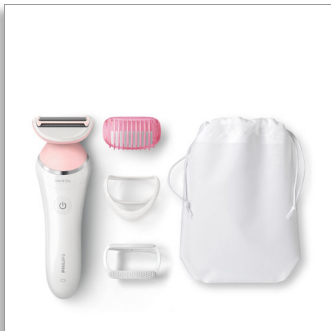

Philips SatinShave  
Advanced  
Wet and Dry electric  
shaver

Single foil shaver  
8hr recharge  
4 accessories

BRL140/00

## Glides smoothly for a skin friendly shave

Experience a close yet gentle shave on your legs and body. The SatinShave Advanced ladyshaver gives you smooth skin even in the bath or shower. Achieve hair-free skin without irritation, easy and convenient.

### Easy to use

- Wet and dry for use in bath or shower
- Battery indicator light

**PHILIPS**

### Performance

- Shaving head: Single foil shaver
- Skin care features: Rounded pearl tip trimmers