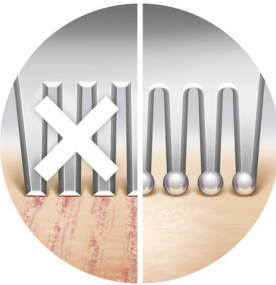

Pearl-tip trimmer

The rounded pearl-tip trimmers in front and behind the shaving foil, keep the shaver gliding smoothly over your skin and prevent scratches for a skin-friendly shave.