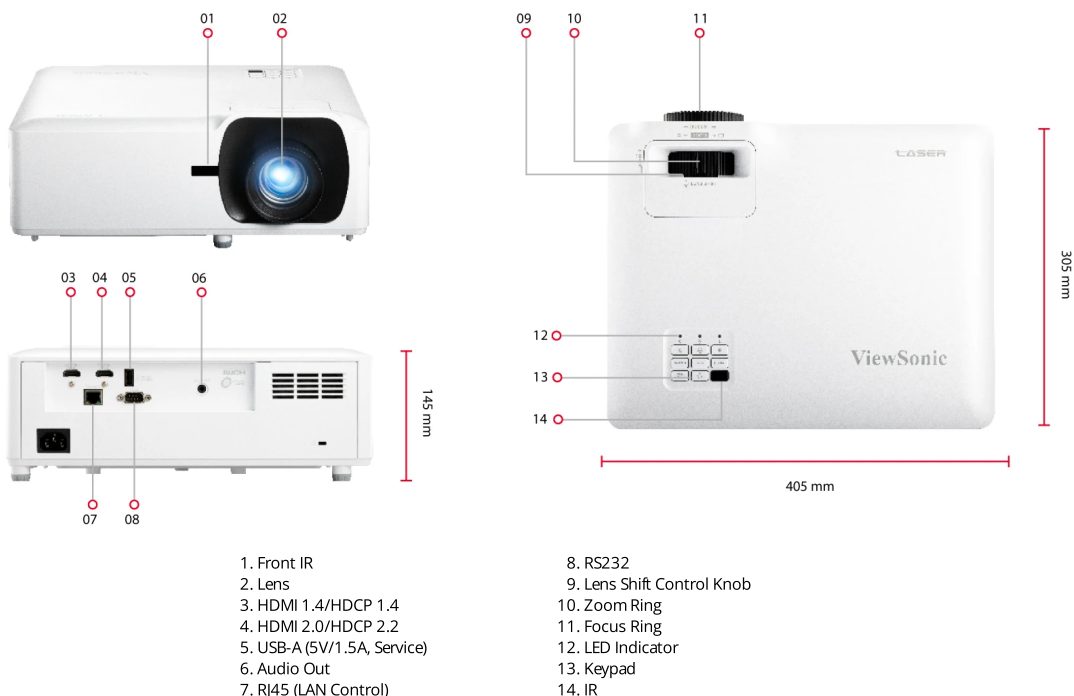

SPECIFICATION

Native Resolution:	1920x1080
Brightness:	5000 (ANSI Lumens)
Contrast Ratio:	3000000:1
Display Color:	1.07 Billion Colors
Light Source Type:	Laser Phosphor
Light Source Life (hours) with Normal Mode:	20000
Light Source Life (hours) with SuperEco Mode:	30000 (Eco)
Lens:	F=2.5-3.26, f=20.911-32.62mm
Projection Offset:	136%+/-5%
Throw Ratio:	1.4~2.24
Optical Zoom:	1.6X
Digital Zoom:	0.8x-2.0x
Image Size:	30"-300"
Throw Distance:	0.93-14.88m (100"@3.10m)
Keystone:	H: +/-30°, V: +/-30°
Lens Shift V. Range:	+0%, -18%
Audible Noise (Normal):	32dB
Audible Noise (Eco):	29dB
Input Lag:	49.9ms
Resolution Support:	VGA(640 x 480) to 4K UHD(3840 x 2160)
HDTV Compatibility:	480i, 480p, 576i, 576p, 720p, 1080i, 1080p, 4K UHD
Horizontal Frequency:	15K-102KHz
Vertical Scan Rate:	23-120Hz

INPUT

HDMI:	2 (HDMI 2.0/ HDCP 2.2 HDMI 1.4/ HDCP 1.4)
-------	---

OUTPUT

Audio-out (3.5mm):	1
Speaker:	15W x2
USB Type A (Power):	1 (5V/1.5A)

CONTROL

RS232 (DB 9-pin male):	1
RJ45 (LAN control):	1
USB Type A (Services):	1 (share with USB A Output)

OTHERS

Power Supply Voltage:	100-240V+/- 10%, 50/60Hz (AC in)
Power Consumption:	Normal: 245W Standby: <0.5W
Operating Temperature:	0~40°C
Carton:	Brown
Net Weight:	4.5kg
Gross Weight:	6.6kg
Dimensions (WxDxH) with Adjustment Foot:	337x265x131.5mm
Packing Dimensions:	496x195x387mm
OSD Language:	English, French, German, Spanish, Italian, Portuguese, Dutch, Swedish, Finnish, Greek, Norwegian/Danish, Polish, Russian, Simplified_Chinese, Traditional_Chinese, Korean, Arabic, Japanese, Thai, Hungarian, Czechoslovak, Turkish, Farsi, Vietnamese, Indonesian, Romanian, Slovakian, total 27 languages
User Guide Language:	English, S-Chinese, T-Chinese, Indonesian, Finnish, French, German, Italian, Japanese, Korean, Polish, Portuguese, Russian, Spanish, Swedish, Turkish, Arabic, Czech, Thai, Vietnamese, total 20 languages