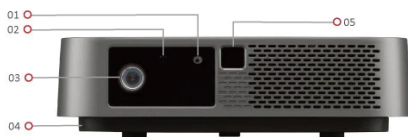

Key Features

- Easy setup: Instant auto focus and auto keystone
- Extreme portability: Only 1kg and small enough to fit in a handbag or backpack
- Engaging visuals: Cinema SuperColor+™ in Full HD resolution
- Exceptional sound: Integrated speakers customized by Harman Kardon
- Expanded connectivity: Wi-Fi, Bluetooth, USB Type-C

Product Description

The M2e is a 1080p Full HD smart portable LED projector that delivers instant fun at the push of a button. Setup is effortless with instant auto focus and advanced auto keystone capabilities, and its ultralight portable design allows you to take the cinema experience wherever you go. Experience crystal clear visuals in Full HD resolution and cinematic colors covering 125% Rec.709 supported by ViewSonic's industry-leading 2nd generation LED technology. The M2e combines pixel-perfect images with exceptional sound quality through integrated dual speakers customized by Harman Kardon. Add even more fun with smart connectivity features such as Wi-Fi for wireless screen mirroring to get your phone up on the big screen, Bluetooth for alternative audio options, and USB Type-C for direct single-cable streaming from Nintendo® Switch.

Visit Us

www.viewsonic.com

SPECIFICATION

Native Resolution:	1920x1080
Brightness:	1000 (LED Lumens)
Contrast Ratio:	3000000:1
Display Color:	1.07 Billion Colors
Light Source Type:	LED
Light Source Life (hours) with Normal Mode:	up to 30000
Lamp Watt:	RGBB LED
Lens:	F=1.7, f=6.35mm
Projection Offset:	100%+/-3%
Throw Ratio:	1.21
Optical Zoom:	Fixed
Digital Zoom:	0.8x-1.0x
Image Size:	24"-100"
Throw Distance:	0.65m-2.68m(80"@2.14m)
Keystone:	H:+/-40° , V:+/-40°
Audible Noise (Normal):	26dB
Audible Noise (Eco):	24dB
Local Storage:	Total 16GB (10GB available storage)
Input Lag:	66ms
Resolution Support:	VGA(640 x 480) to FullHD(1920 x 1080)
HDTV Compatibility:	480i, 480p, 576i, 576p, 720p, 1080i, 1080p
Horizontal Frequency:	15K-102KHz
Vertical Scan Rate:	23-120Hz