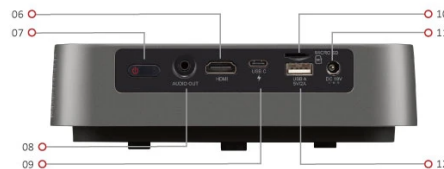

8. Audio Out
9. USB Type-C (5V/2A)
10. Micro SD Card Reader
11. DC In
12. USB Reader (5V/2A)

Visit Us

www.viewsonic.com