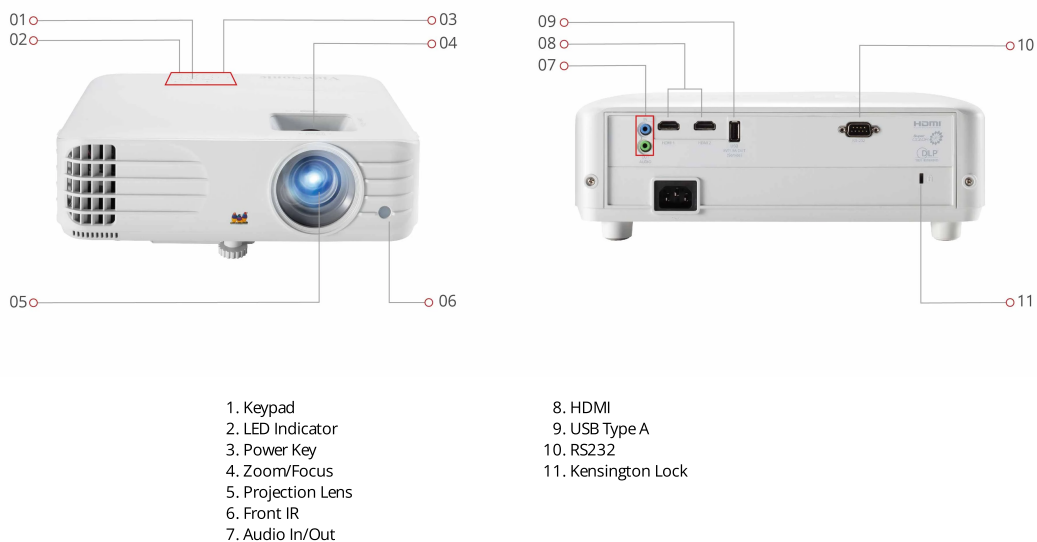

## Key Features

- 3,500 ANSI Lumens with native Full HD 1080p
- Energy-efficient SuperEco+ Mode for lamp life up to 20,000hrs
- Vertical lens shift
- vColorTuner to exchange color profile and adjustment easier
- Projector software update tool to easily upgrade your functionality up to date

## Product Description

The ViewSonic PX701HDH is a high brightness 3,500 ANSI lumens projector featuring a Full HD 1080p resolution that offers impressive visual performance in a brightly lit living room or meeting room. The projector adopts the latest lamp design to extend lamp life of up to 20,000 hours under SuperEco+ mode, effectively reducing lamp replacement and maintenance costs. A digital lens shift allows users to make adjustments by remote control, it's also compatible with the vColorTuner function for color profile exchange and adjustments. The dual HDMI inputs and USB power supply allow users to connect to a multitude of multimedia devices for gaming, movies, or a wireless dongle for wireless presentation.

## SPECIFICATION

Native Resolution:	1920x1080
Brightness:	3500 (ANSI Lumens)
Contrast Ratio with SuperEco Mode:	12000:1
Display Color:	1.07 Billion Colors
Light Source Type:	Lamp
Light Source Life (hours) with Normal Mode:	5000
Light Source Life (hours) with SuperEco Mode:	20000
Lamp Watt:	203W
Lens:	F=2.0-2.05, f=15.843-17.445mm
Projection Offset:	110%+/-6%
Throw Ratio:	1.5-1.65
Optical Zoom:	1.1x
Digital Zoom:	0.8x-2.0x
Image Size:	30"-300"
Throw Distance:	1m-10.96m (100"@3.32m)
Keystone:	+/- 40° (V)
Lens Shift V. Range:	+/- 5% (Digital)
Audible Noise (Normal):	31dB
Audible Noise (Eco):	27dB
Input Lag:	16ms
Resolution Support:	VGA(640 x 480) to WUXGA_RB(1920 x 1200) *RB-Reduced Blanking
HDTV Compatibility:	480i, 480p, 576i, 576p, 720p, 1080i, 1080p
Horizontal Frequency:	15K-102KHz
Vertical Scan Rate:	23-120Hz

## CONTROL

RS232 (DB 9-pin male):	1
USB Type A (Services):	1 (share with USB A Output)