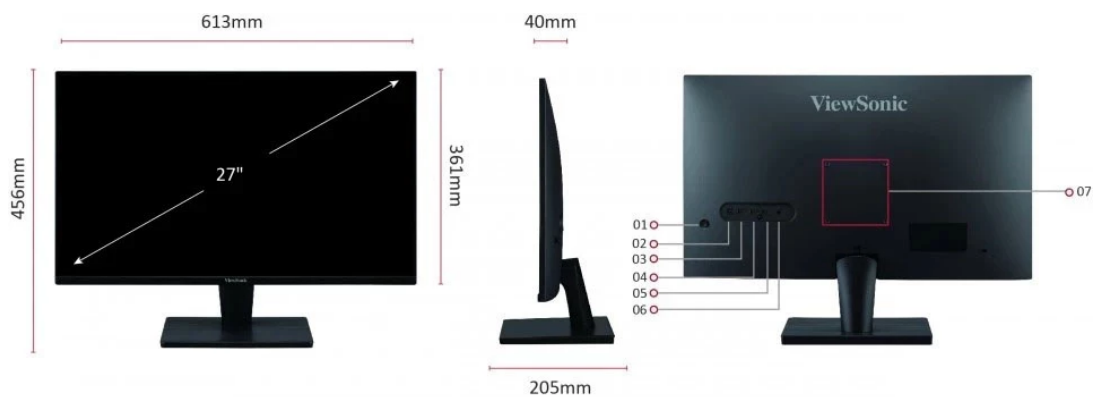

Key Features

- QHD 2560 X 1440 resolution
- 75Hz FreeSync sync to eliminate screen tearing and reduce stuttering
- Dual 2 watts speakers
- 3-side borderless bezel
- HDMI and DisplayPort inputs for connectivity

Product Description

The ViewSonic VA2715-2K-MHD is a 27" 2K monitor with HDMI and DisplayPort input for business or home usage. With a 27" display and 2560 X 1440 resolution that delivers larger and clearer images, the QHD monitor expands your productivity. Delivering a stunning image quality with low power consumption, this monitor provides six ViewMode presets that deliver optimized screen performance based on your needs. FreeSync means no tearing or stuttering even when gaming. The eye care technology that comes standard with all VA monitors helps to eliminate eyestrain from extended viewing periods. A VESA-compatible mount makes this monitor is easy to setup on the wall or with a wide range of industry-standard mounts.

1. Joy Key
2. Power in
3. HDMI 1.4
4. HDMI 1.4
5. DisplayPort
6. 3.5mm Audio Out

7. VESA Compatible(Wall Mount 100x100 mm)

Visit Us

www.viewsonic.com

DISPLAY

Display Size (in.):	27
Viewable Area (in.):	27
Panel Type:	VA Technology
Resolution:	2560 x 1440
Resolution Type:	QHD (Quad HD)
Static Contrast Ratio:	4,000:1 (typ)
Dynamic Contrast Ratio:	50M:1
Light Source:	LED
Brightness:	250 cd/m ² (typ)
Colors:	16.7M
Color Space Support:	8 bit true
Aspect Ratio:	16:9
Response Time (Typical GTG):	4ms
Viewing Angles:	178° horizontal, 178° vertical
Backlight Life (Hours):	30000 Hrs (Min)
Curvature:	Flat
Refresh Rate (Hz):	75
Variable Refresh Rate Technology:	FreeSync
Blue Light Filter:	Yes
Flicker-Free:	Yes
Color Gamut:	NTSC: 72% size (Typ) sRGB: 104% size (Typ)
Pixel Size:	0.233 mm (H) x 0.233 mm (V)
Surface Treatment:	Anti-Glare, Hard Coating (3H)