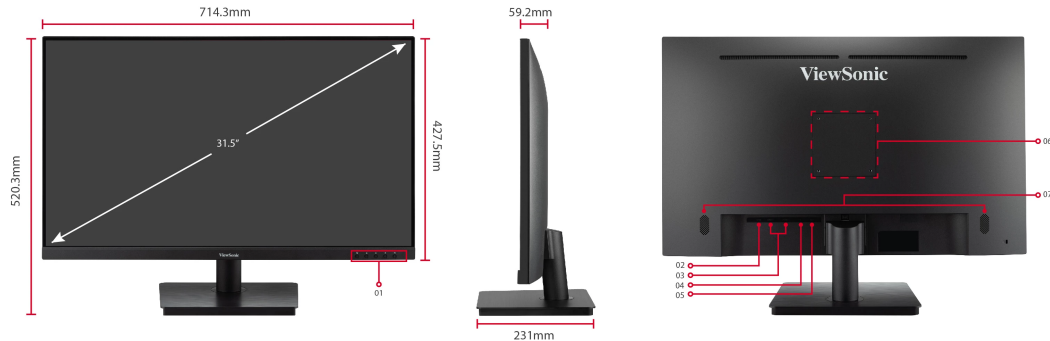

Key Features

- SuperClear® IPS panel
- QHD 2560 X 1440 resolution
- HDMI and DisplayPort inputs for flexible connectivity
- HDR10 delivers Stellar Contrast and Color Accuracy
- 75hz Variable Refresh Rate eliminates screen tearing and reduces stuttering

Product Description

The ViewSonic VA3209-2K-MHD is a 32" 2K monitor featuring HDMI and DisplayPort inputs for business and home use. With a 32" display and 2560 X 1440 resolution that delivers larger and clearer images, the QHD monitor expands your productivity. The optimal screen performance and comfortable viewing without tearing or stuttering is delivered through adaptive sync, eye-care technology, and various ViewMode presets. Simply expand your workspace and experience truly seamless, ergonomic multitasking on just one screen with a VESA-compatible mount at a low power consumption.

1. Menu Control Panel
2. DC In
3. HDMI*2
4. Display Port
5. Audio Out
6. VESA Compatible (Wall Mount 100x100mm)

7. Speakers

Visit Us

www.viewsonic.com

DISPLAY

Display Size (in.):	32
Viewable Area (in.):	31.5
Panel Type:	IPS Technology
Resolution:	2560 x 1440
Resolution Type:	QHD (Quad HD)
Static Contrast Ratio:	1,200:1 (typ)
Dynamic Contrast Ratio:	50M:1
Light Source:	LED
Brightness:	250 cd/m ² (typ)
__Brightness:	250 cd/m ² (typ)
Colors:	1.07B
Color Space Support:	10 bit (8 bit + FRC)
Aspect Ratio:	16:9
Response Time (Typical GTG):	4ms
Viewing Angles:	178° horizontal, 178° vertical
Backlight Life (Hours):	30000 Hrs (Min)
Curvature:	Flat
Refresh Rate (Hz):	75
Variable Refresh Rate Technology:	Yes
Blue Light Filter:	Yes
Flicker-Free:	Yes

Color Gamut:	NTSC: 72% size (Typ) sRGB: 104% size (Typ)
Pixel Size:	0.273 mm (H) x 0.273 mm (V)
Surface Treatment:	Anti-Glare, Hard Coating (3H)

COMPATIBILITY

PC Resolution (max):	2560x1440
Mac® Resolution (max):	2560x1440
PC Operating System:	Windows 10/11 certified; macOS tested
Mac® Resolution (min):	2560x1440