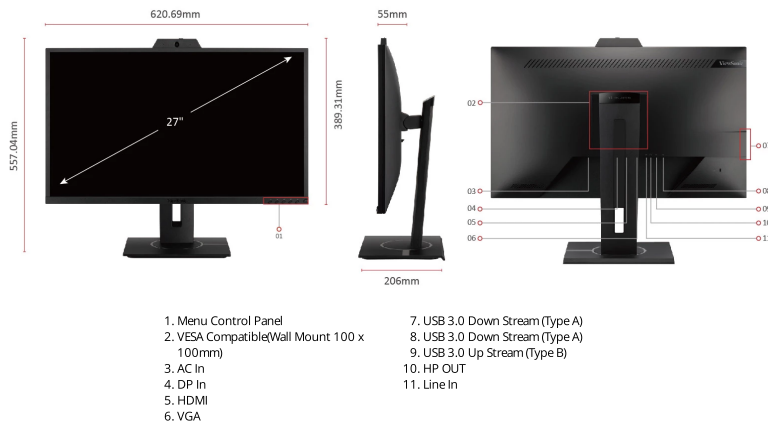

## Key Features

- Built-in Full HD webcam and microphone
- Adjustable vertical angles for greater frame control
- Webcam slide cover ensures total security and privacy
- Ergonomic flexibility with quick release stand
- Minimized Total Cost of Ownership

## Product Description

The ViewSonic VG2740V is a 27" Full HD video conferencing monitor designed to deliver out-of-the-box video conferencing and high-quality live streaming capability. The built-in Full HD webcam allows you to easily adjust the vertical angles to better frame yourself during VC calls and create more engaging content through varied camera angles, while the easy-to-use cover slide ensures total privacy and security when not in use. Providing the full spectrum of ergonomic flexibility, the VG2740V can tilt, swivel, pivot, and height adjust to adapt to any setup or workflow, and the exceptional inbuilt microphones and dual 2W speakers ensure you can hear and be heard with absolute clarity and professionalism. Combined with the vDisplay Manager productivity software for efficient multi-tasking and streamlined on-screen display control, the VG2740V is the complete solution for anybody looking for a professional live streaming or video communication experience.