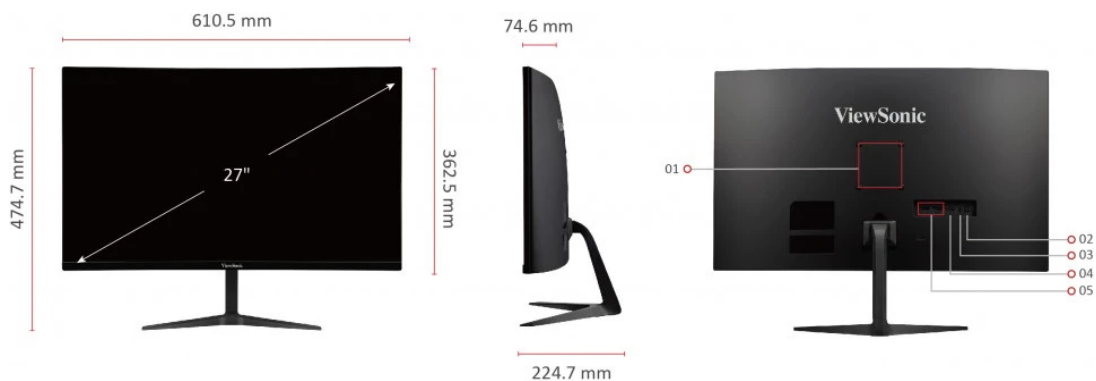

## Key Features

- 1500R curved screen for a perfect balance of immersion and comfort
- 165Hz refresh rate delivers fluid, tear-free visuals
- Rapid 1ms (MPRT) response time for crisp movements
- AMD FreeSync™ Premium prevents screen tearing
- Flexible connectivity with dual HDMI and DisplayPort inputs

## Product Description

With an immersive curved screen and 165Hz refresh rate, the ViewSonic VX2718-PC-MHD provides a stunning viewing experience. The monitor has been designed with a 1500R curved and borderless panel for an immersive experience. A high 165Hz refresh rate delivers smooth animations with minimal input lag while AMD FreeSync™ Premium prevents screen tearing and stuttering for a fluid gaming experience. With 1ms MPRT response time, the monitor delivers unprecedented screen quality and speed. VX2718-PC-MHD is also equipped with ViewSonic's exclusive ViewMode™ presets, which offer optimized screen performance for different home entertainment applications, such as watching movies, editing, or playing video games. In addition, a DisplayPort and two HDMI inputs offer flexible connectivity for both general use and entertainment.

## DISPLAY

Display Size (in.):	27
Viewable Area (in.):	27
Panel Type:	VA Technology
Resolution:	1920 x 1080
Resolution Type:	FHD (Full HD)
Static Contrast Ratio:	3,000:1 (typ)
Dynamic Contrast Ratio:	80M:1
Light Source:	LED
Brightness:	250 cd/m <sup>2</sup> (typ)
__Brightness:	250 cd/m <sup>2</sup> (typ)
Colors:	16.7M
Color Space Support:	8 bit (6 bit + FRC)
Aspect Ratio:	16:9
Response Time (MPRT):	1ms
Viewing Angles:	178° horizontal, 178° vertical
Backlight Life (Hours):	30000 Hrs (Min)
Curvature:	1500R
Refresh Rate (Hz):	165
Variable Refresh Rate Technology:	FreeSync Premium
Blue Light Filter:	Yes
Flicker-Free:	Yes