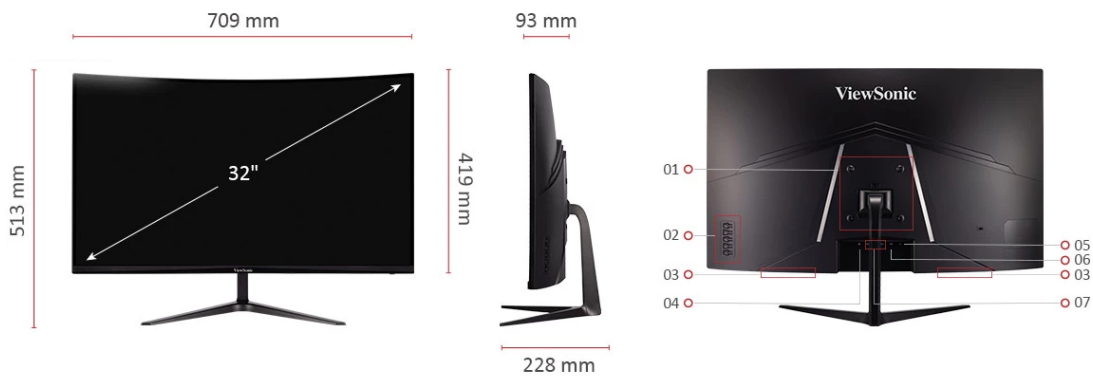

1. VESA Compatible (Wall Mount 100x100mm)
2. Menu Controls
3. Internal Speakers
4. AC In
5. Audio Out
6. DisplayPort

7. HDMI x 2

Visit Us

www.viewsonic.com

DISPLAY

Display Size (in.):	32
Viewable Area (in.):	31.5
Panel Type:	VA Technology
Resolution:	1920 x 1080
Resolution Type:	FHD (Full HD)
Static Contrast Ratio:	3,000:1 (typ)
Dynamic Contrast Ratio:	80M:1
Light Source:	LED
Brightness:	300 cd/m ² (typ)
__Brightness:	300 cd/m ² (typ)
Colors:	16.7M
Color Space Support:	8 bit (6 bit + FRC)
Aspect Ratio:	16:9
Response Time (MPRT):	1ms
Viewing Angles:	178° horizontal, 178° vertical
Backlight Life (Hours):	30000 Hrs (Min)
Curvature:	1500R
Refresh Rate (Hz):	165
Variable Refresh Rate Technology:	FreeSync Premium
Blue Light Filter:	Yes
Flicker-Free:	Yes
Color Gamut:	NTSC: 72% size (Typ) sRGB: 103% size (Typ)
Pixel Size:	0.364 mm (H) x 0.364 mm (V)
Surface Treatment:	Anti-Glare, Hard Coating (3H)

DIMENSIONS (IMPERIAL) (WXHxD)

Packaging (in.):	38.2 x 20.6 x 6.7
Physical (in.):	27.9 x 20.2 x 9
Physical Without Stand (in.):	27.9 x 16.5 x 3.7

DIMENSIONS (METRIC) (WXHxD)

Packaging (mm):	970 x 523 x 170
Physical (mm):	709 x 513 x 228
Physical Without Stand (mm):	709 x 419 x 93