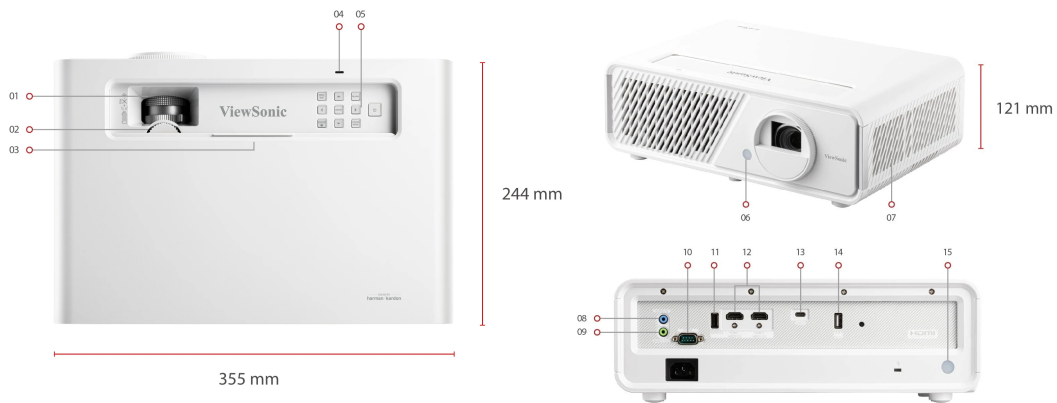

Product Description

The X1 is ViewSonic's first lamp-free high brightness smart projector for home. Powered by 3rd generation LED technology and 3,100 LED Lumens of brightness, the X1 replaces frequent lamp replacement and toxic mercury with immediate and immersive big-screen entertainment through instant on/off capability, cinematic colours covering 125% Rec.709, and an impressive lifespan of 30,000 hours. Dual speakers customised by Harman Kardon deliver powerful, room-filling sound for movie nights or music streamed directly from your smartphone, with the option to connect Bluetooth headphones for personal entertainment. Embedded Wi-Fi connectivity enables screen mirroring directly from smart devices to the big screen, making content streaming easier than ever. And with vertical lens shift, 1.3x optical zoom, H&V keystone, and 4-corner adjustment capabilities, installing this 1080p projector is not only a breeze, but an upgrade to any home cinema.

CONTROL

RS232 (DB 9-pin male):	1
USB Type A (Services):	1

OTHERS

Power Supply Voltage:	100-240V+/- 10%, 50/60Hz (AC in)
Power Consumption:	Normal: 218W Standby: <0.5W
Operating Temperature:	0~40°C
Carton:	Color
Net Weight:	3.6kg
Gross Weight:	5.5kg
Dimensions (WxDxH) with Adjustment Foot:	355x244x121mm
Packing Dimensions:	490x376x313mm
OSD Language:	English, French, Spanish, Thai, Korean, German, Italian, Russian, Swedish, Dutch, Polish, Czech, T-Chinese, S-Chinese, Japanese, Turkish, Portuguese, Finnish, Indonesian, India, Arabic, Vietnamese, Greek, Hungarian Total 24 languages
User Guide Language:	English, S-Chinese, T-Chinese, Indonesian, Finnish, French, German, Italian, Japanese, Korean, Polish, Portuguese, Russian, Spanish, Swedish, Turkish, Arabic, Czech, Thai, Vietnamese, total 20 languages