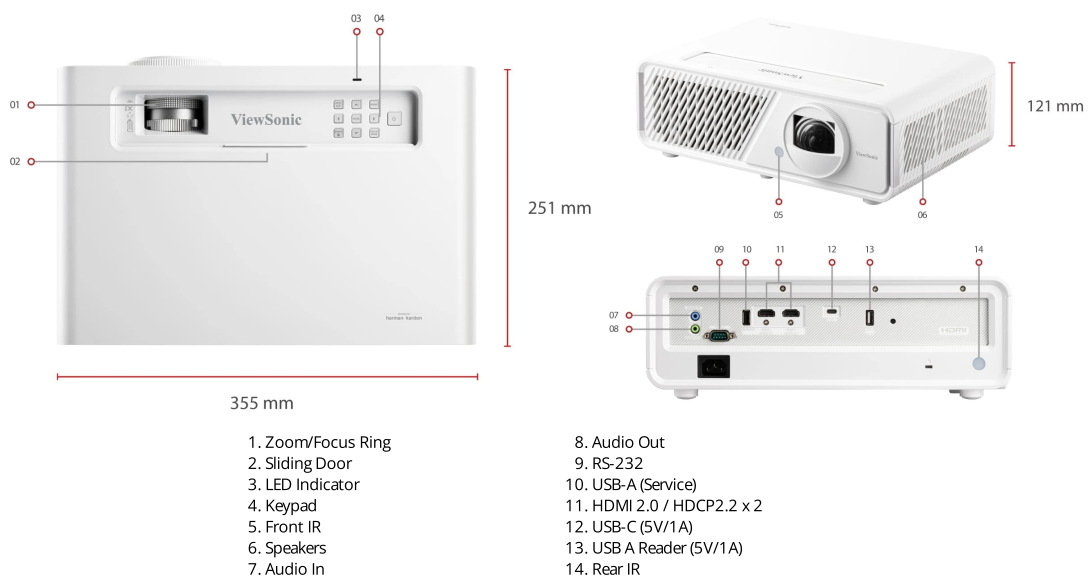

SPECIFICATION

Native Resolution:	1920x1080
Brightness:	3100 (LED Lumens)
Contrast Ratio:	3000000:1
Display Color:	1.07 Billion Colors
Light Source Type:	LED
Light Source Life (hours) with Normal Mode:	30000
Lens:	F=2.6-2.78, f=10.2-11.22mm
Projection Offset:	105%+/-5%
Throw Ratio:	0.69-0.83
Optical Zoom:	1.2X
Digital Zoom:	0.8x-2.0x
Image Size:	60"-120"
Throw Distance:	0.92m-2.2m (100"@1.53m)
Keystone:	H:+/-40°, V:+/-40°
Audible Noise (Normal):	31dB
Audible Noise (Eco):	27dB
Local Storage:	Total 16GB (11GB available storage)
Input Lag:	8.3ms
Resolution Support:	VGA(640 x 480) to 4K(3840 x 2160)
HDTV Compatibility:	480i, 480p, 576i, 576p, 720p, 1080i, 1080p, 2160p
Horizontal Frequency:	15K-135KHz
Vertical Scan Rate:	23-120Hz
INPUT	
HDMI:	2 (HDMI 2.0, HDCP 1.4/2.2)
USB Type C:	1 (5V/1A)
Audio-in (3.5mm):	1
Audio-in (Bluetooth):	1 (BT4.2)
USB Type A:	1 (USB2.0 Reader)
Wifi Input:	1 (5Gn)
OUTPUT	
Audio-out (3.5mm):	1
Audio-out (Bluetooth):	1 (BT4.2)
Speaker:	6W Cube x2 (Full range x2)
USB Type A (Power):	1 (USB2.0 - 5V/1A x1, share with USB A Input)
CONTROL	
RS232 (DB 9-pin male):	1
USB Type A (Services):	1

OTHERS

Power Supply Voltage:	100-240V+/- 10%, 50/60Hz (AC in)
Power Consumption:	Normal: 218W Standby: <0.5W
Operating Temperature:	0~40°C
Carton:	Color
Net Weight:	3.6kg
Gross Weight:	5.5kg
Dimensions (WxDxH) with Adjustment Foot:	355x251x121mm
Packing Dimensions:	490x376x313mm
OSD Language:	English, French, Spanish, Thai, Korean, German, Italian, Russian, Swedish, Dutch, Polish, Czech, T-Chinese, S-Chinese, Japanese, Turkish, Portuguese, Finnish, Indonesian, India, Arabic, Vietnamese, Greek, Hungarian Total 24 languages
User Guide Language:	English, S-Chinese, T-Chinese, Indonesian, Finnish, French, German, Italian, Japanese, Korean, Polish, Portuguese, Russian, Spanish, Swedish, Turkish, Arabic, Czech, Thai, Vietnamese, total 20 languages