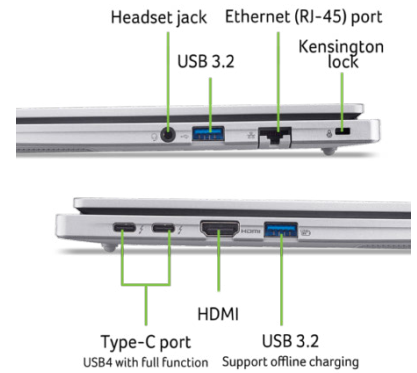

TMP215-55-TCO-5378

SPECIFICATIONS

Ordering Information

Series	Acer TravelMate P2
Model	TMP215-55-TCO-5378
Article number	NX.BGPEX.00B
EAN	4711721033418
Short description	15,6" Acer ComfyView™ FHD IPS (non-glare) / Intel® Core™ 5 processor 120U / 16 GB DDR5 RAM / 512 GB SSD / Intel® Graphics / Win11 Pro EDU / Pure Silver

Operating System

Operating System	Win11 Pro EDU

Housing

Housing colour	Pure Silver
Component door	-
Dimensions	361.26 x 242.75 x 18.6/20.35 mm (W x D x H)
Weight	1.626 kg
Passively cooled (fanless)	-

Display

Display size	15.6 inch (39.62 cm)
Display type	Acer ComfyView™ FHD IPS Display (non-glare)
Display resolution in pixel	1.920 x 1.080
Aspect ratio	16:9

Processor

Processor	Intel® Core™ 5 processor 120U
Clock frequency	1.4 GHz base clock (Up to 5.0 GHz max performance clock)
Cache	12 MB Intel® Smart Cache
Processing cores / threads	2 Performance-cores + 8 Efficient-cores / 12 Threads
NPU	-

Storage and drives

Memory	16 GB DDR5 RAM
Memory configuration	2 x 8 GB DDR5 RAM
Maximum RAM	Up to 64 GB DDR5 RAM (2x 32 GB soDIMM)
Mass storage	512 GB SSD

Graphics card

Graphics card	Intel® Graphics

Connections

LAN	Gigabit Ethernet
Wireless LAN	Intel® Wi-Fi 6E (802.11 ax)
Wireless WAN / SIM-Card	Nein
Wireless Gigabit	-
Bluetooth	-
NFC	-
WoL (Wake on LAN)	Yes

IO ports

HDMI	1x HDMI® 2.1
Displayport	via USB Type-C
Thunderbolt	1x Thunderbolt™ 4 (via USB Type-C)
USB 3.2	2x (1x Type-A Gen 1 (1x with Power-Off USB Charging))
USB 3.1	-
USB 3.0	-
USB 2.0	-
USB 4.0	1x (Type-C)
Ethernet (RJ-45)	Yes
Cardreader	MicroSD cardreader
Smart card reader	-
Audio port	1x 3.5 mm speaker/headphone/line-out (supports headsets with integrated microphone)
Docking port	-

Input

Keyboard	Acer FineTip keyboard (99-/100-/103-keys)
Keyboard layout	US International/Bulgarian
Backlit keyboard	Yes
Touchpad	Multi-Gesture OceanGlass™ TouchPad (Microsoft Precision Touchpad and Windows Hello Certification)