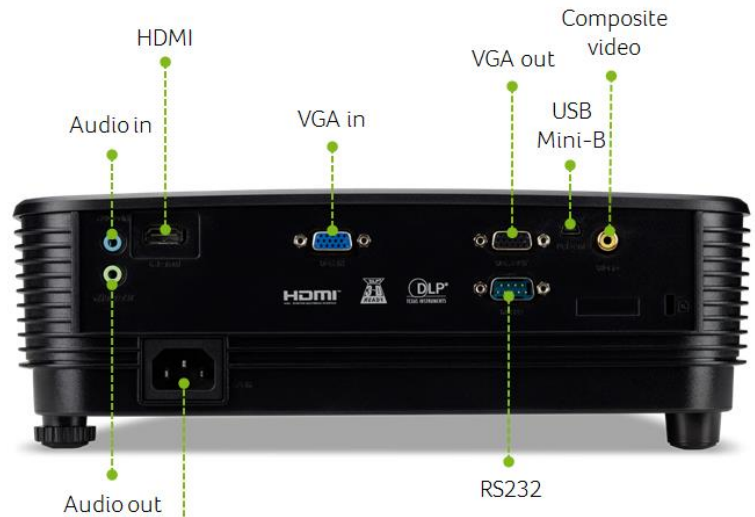

Feature Highlights

Expressive display

- XGA (1,024 x 768) – X1223HP
- 4,000 ANSI lumens
- Dynamic Black 20,000:1
- Acer BlueLight Shield
- Acer LumiSense
- Acer ColorBoost3D
- Acer ColorSafe II
- HDMI 3D with 144Hz 24p

Enhanced usability

- 3W built-in speaker
- AC power on
- Wireless Projection (optional)
- Fast Pack

Installation flexibility

- 40-degree keystone correction
- Digital Zoom & Image Shift
- Top-loading lamp

Eco-friendly functionality

- Acer EcoProjection
- Lamp life up to 15,000 hours in ExtremeEco mode

X1223HP

- Part Number: MR.JSB11.001
- EAN Code: 4710180735321

Optional Accessory

- P/N: MC.JFZ11.00B   MC.JLC11.002   MC.JLC11.003   MC.JKY11.007   MC.JQC11.008
- EAN: 4713147532261   4713147892877   4713147892884   4713147653638   4713883764520

* External power is required. A Micro-USB to USB A cable is needed but not provided by Acer.

Acer BlueLightShield

Acer BlueLight shield allows users to lower levels of blue light to lessen the negative effects of blue light exposure. There are three levels of filter in projector suitable for different scenario. Each level also contains dynamic mechanism that will optimize the blue light level based on content. BlueLight shield can reduce up to 30% blue light and protect your eyes.

Acer LumiSense

LumiSense incorporates a clever content-aware process. It analyzes projected content frame by frame and dynamically adjusts image visibility to optimum levels. Thanks to LumiSense intelligent judgment and dynamic adjustment, all dark scenes are clearly displayed with no loss of detail.

About Acer

Founded in 1976, today Acer is one of the world's top ICT companies and has a presence in over 160 countries. As Acer looks into the future, it is focused on enabling a world where hardware, software and services will infuse with one another to open up new possibilities for consumers and businesses alike. From service-oriented technologies to the Internet of Things to gaming and virtual reality, Acer's 7,000+ employees are dedicated to the research, design, marketing, sale, and support of products and solutions that break barriers between people and technology. More information is at www.acer.com.