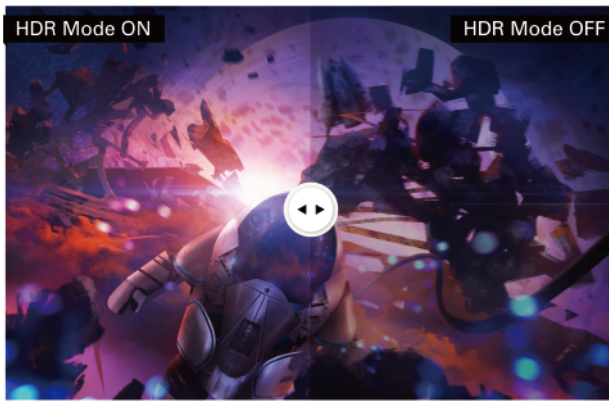

► Features

Designed with wide viewing angles

IPS displays deliver 178/178-degree viewing angles while maintaining consistent image quality and colors from all viewing positions. You can also view your spreadsheets or weekend movies from virtually any angle without compromising color uniformity.

High quality viewing

Picture quality matters. Regular displays deliver quality, but you expect more. This display features enhanced Full HD 1920 x 1080 resolution. With Full HD for crisp detail paired with high brightness, incredible contrast and realistic colors expect a true to life picture.

HDR mode visual enhancement

Through a combination of advanced algorithmic functions, the HDR Mode essentially transforms non-HDR content into HDR-like visuals via 3 different modes. By enhancing RGBCMY color for more vivid images (via improved saturation and range), increasing dynamic contrast for clarity and image sharpness, the HDR mode ensures you.

Upscaling content from standard to high definition

The AOC ClearVision image performance engine upscales Standard-Definition (SD) sources to High-Definition (HD), resulting in sharper, more vivid viewing.

An ergonomic design

An adjustable stand allows for tilt, rotation, swivel and height adjustment to dial-in a comfortable and ergonomic viewing experience.

Reducing shortwave blue light output for healthier eyes

Low Blue Mode setting ensures a more healthy viewing experience for prolonged computer use without compromising the naturally vivid colors of the display.

Protect your eyes from screen flicker