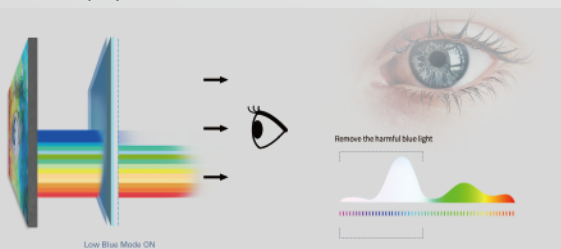

Protect your eyes from screen flicker

Flicker-free technology reduces flicker to give you a more comfortable gaming experience. Normal LED-backlit monitors adjust brightness using PWM (Pulse Width Modulation) which causes flickering and results in eye discomfort over long periods of time. AOC flicker-free technology uses a DC (Direct Current) backlight system to provide a more comfortable and healthier viewing experience, minimizing the effects of eye fatigue during work hours.

A universally respected anti-tearing solution

Screen tearing doesn't only harm gaming performance, it also destroys immersion. Adaptive Sync technology eradicates this disastrous problem by ensuring your monitor's refresh rate is always synced with your processor's.

Built-in convenient multitasking software

Screen+ allows you to split, customize, and organize your monitor's layout. Make multitasking easier by resizing and displaying multiple windows at once.

Easy adjustments just one click away

AOC's i-Menu allows direct access to the monitor's on-screen display settings utilizing a mouse.

Adaptable and convenient setup

Whether you prefer a wall mount or multi-monitor desk setup, VESA Mount offers the ultimate in flexibility. And when combined with 3rd party accessories, VESA Mount lets you put your monitor wherever you want it.

Connectable with other devices

HDMI compatibility unlocks a wider array of connectivity options for users, including gaming consoles, laptops, Blu-Ray players, and more. DisplayPort is the main PC-to-monitor connection format in the industry, with better refresh rates and the ability to transmit good quality audio in addition to visual data.

► Specifications

Model Name	24P2Q
Panel	23.8" (IPS)
Pixel Pitch (mm)	0.2745 (H) × 0.2745 (V)
Effective Viewing Area (mm)	527.04 (H) × 296.46 (V)
Brightness	250 cd/m² (typical)
Contrast Ratio	1000 : 1 (Typical) 50 Million : 1 (DCR)
Response Time	4ms (GtG)
Viewing Angle	178° (H) / 178° (V) (CR > 10)
Color Gamut	NTSC 91% (CIE1976) / sRGB 106% (CIE1931)
Optimum Resolution	1920 × 1080 @ 75Hz - DisplayPort, HDMI 1920 × 1080 @ 60Hz - VGA, DVI
Display Colors	16.7 Million
Signal Input	VGA × 1, DVI × 1, HDMI 1.4 × 1, DisplayPort 1.2 × 1
HDCP Version	HDMI :1.4 / DisplayPort :1.4
USB Hub	USB3.2 Gen1 × 4
Power Supply	100 - 240V ~ 1.5A, 50 / 60Hz
Power Consumption (typical)	20W
Speakers	2W × 2
Line in & Earphone	Line In × 1 / Earphone × 1
Wall-Mount	100mm × 100mm
Adjustable Stand	Height: 150mm, Pivot: -90° ~ 90°, Swivel: -175° ~ 175°, Tilt: -5 ~ 35°
Product without Stand (mm)	326.4 (H) × 540.2 (W) × 50.7 (D)
Product with Stand (mm)	384.6 ~ 513 (H) × 540.2 (W) × 200.1 (D)
Product without Stand (kg)	2.98
Product with Stand (kg)	4.68
Cabinet Color	Black
Regulatory Approvals	CE, CB, FCC, EPA, TCO TÜV Rheinland Low Blue Light certificate

Design and Specifications are subject to change without notice.