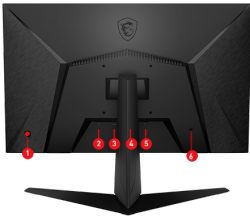

Dimension (W x D x H)	540.2 x 229.4 x 411.6 mm 540.2 x 44.5 x 328.2 mm (Without stand)
Carton Dimension (W X H X D)	WW carton: 600x 164 x 409 mm / Outer carton: 615 x 179 x 434 mm
Console Mode	Support FHD@120Hz
Frameless Design	Yes
PIP / PBP Function	N/A
VESA Mounting	100 x 100 mm
Weight (NW / GW)	3.3kg / 5.1kg without Stand: 2.6kg
Note	Display Port: 1920 x 1080 (Up to 170Hz) HDMI™ : 1920 x 1080 (Up to 144Hz) Adobe RGB, DCI-P3 and sRGB follow CIE1976 Standard

CONNECTIONS

1. 5-way joystick navigator
2. DC jack
3. 2 x HDMI™ (1.4b)
4. 1 x Display Port (1.2a)
5. Headphone out
6. Kensington lock