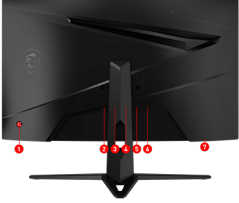

Note

Display Port: 1920x1080 (Up to 180Hz)
HDMI: 1920x1080 (Up to 180Hz)
*sRGB and DCI-P3 follow CIE1976
standard

CONNECTIONS

1. 5-way joystick navigator
2. 1 x HDMI (2.0b)
3. 1 x HDMI (2.0b)
4. 1 x DisplayPort (1.2a)
5. 1 x Earphone out
6. 1 x Power Jack