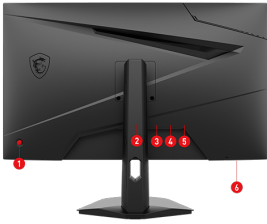

SPECIFICATIONS

Panel Size	23.8" (60cm)
Active Display Area (mm)	527.04(H) x 296.46(V)
Curvature	Flat
Panel Type	Rapid IPS
Panel Resolution	1920 x 1080 (FHD)
Pixel Pitch (H x V)	0.2745(H) x 0.2745(V)
Aspect Ratio	16:9
Brightness (nits)	300
Contrast Ratio	1000:1
DCR	100000000:1
Signal Frequency	55.3~200 KHz(H) /48~180 Hz(V)
ACTIVATED RANGE	48~180Hz
Refresh Rate	180Hz
Response time	1ms (GtG)
DYNAMIC REFRESH RATE TECHNOLOGY	Adaptive-Sync
HDR Support	N/A
Video ports	1x Display Port (1.2a) 2x HDMI™ (2.0b)
USB ports	N/A
Audio ports	1x Earphone out
Viewing Angle	178° (H) / 178° (V)
Adobe RGB / DCI-P3 / sRGB	91% / 88% / 118%
Surface Treatment	Anti-glare
Display Colors	16.7M (8bits)
Power Type	External Adaptor 12V 3A
Power Input	100~240V, 50/60Hz
Adjustment (Tilt)	-5° ~ 20°
Adjustment (Swivel)	N/A
Adjustment (Pivot)	N/A
Adjustment (Height)	N/A
Kensington Lock	Yes
Dimension (W x D x H)	541.9 x 231.9 x 424.3 mm 541.9 x 59.7 x 322.3 mm (Without stand)
Carton Dimension (W X D X H)	622 x 160 x 409 mm (WW carton) 637 x 174 x 433 mm (JP carton)
Frameless Design	Yes

1ms Fast Response Time

Eliminate screen tearing and choppy frame rates with 1ms(MPRT) response time.

Console Mode - FHD only

Best solution for console users: FHD@120Hz

Night Vision

See every detail clearly in the dark, helping you find and attack enemies before they notice.

Wide Color Gamut

Game colors and details will look more realistic and refined, to push game immersion to its limits.

PIP / PBP Function	N/A
VESA Mounting	75 x 75 mm
Weight (NW / GW)	4.2 kg / 5.6 kg 2.7 kg (without stand)
Note	Display Port: 1920 x 1080 (Up to 180Hz) HDMI™: 1920 x 1080 (Up to 180Hz) Adobe RGB, DCI-P3 and sRGB follow CIE1976 Standard

CONNECTIONS

1. 5-way joystick navigator
2. 2 x HDMI™ (2.0b)
3. 1 x Display Port (1.2a)
4. Headphone out
5. DC jack
6. Kensington lock