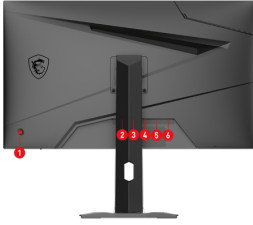

Carton Dimension (W X D X H)	WW carton: 815 x 145 x 502 mm / Outer: 830 x 158 x 526 mm
Console Mode	2K Resolution PS5™ Optimization FHD/WQHD @ 120Hz * All trademarks and the registered trademarks are the property of their respective owners.
Frameless Design	Yes
PIP / PBP Function	Yes
VESA Mounting	75 x 75 mm
Weight (NW / GW)	5.95 kg / 8.1 kg Without Stand: 3.92 kg
Note	Display Port: 2560 x 1440 (Up to 240Hz). Type-C: 2560 x 1440 (DP alt. w/ PD Charging 65W) HDMI™: 2560 x 1440 (Up to 144Hz) Adobe RGB, DCI-P3 and sRGB follow CIE1976 Standard

CONNECTIONS

1. 5-way joystick navigator
2. DC jack
3. Earphone out
4. 2x HDMI™ (2.0b)
5. 1x Display Port (1.4a)
6. Type-C (65W PD Charging)