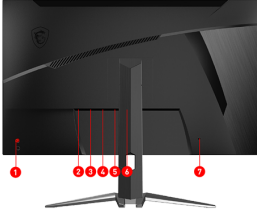

Weight (NW / GW)	7.7kg / 10.9kg
Note	Display Port: 2560x1440 (Up to 170Hz by DP overclocking) HDMI™ : 2560x1440 (Up to 144Hz) *sRGB and DCI-P3 follow CIE1976 standard

---

CONNECTIONS

1. 5-way joystick navigator
2. 1 x Power Jack
3. 1 x DisplayPort (1.2a)
4. 1 x HDMI™ (2.0b)
5. 1 x HDMI™ (2.0b)
6. 1 x Earphone out
7. 1 x Kensington Lock