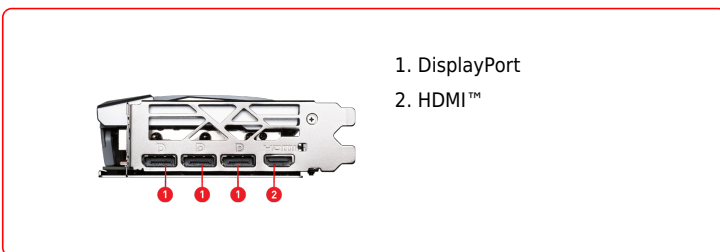

## SPECIFICATIONS

<b>Model Name</b>	GeForce RTX™ 4070 SUPER 12G GAMING X SLIM WHITE
<b>Graphics Processing Unit</b>	NVIDIA® GeForce RTX™ 4070 SUPER
<b>Interface</b>	PCI Express® Gen 4
<b>Core Clocks</b>	Extreme Performance: 2655 MHz (MSI Center) Boost: 2640 MHz
<b>CUDA® CORES</b>	7168 Units
<b>Memory Speed</b>	21 Gbps
<b>Memory</b>	12GB GDDR6X
<b>Memory Bus</b>	192-bit
<b>Output</b>	DisplayPort x 3 (v1.4a) HDMI™ x 1 (Supports 4K@120Hz HDR, 8K@60Hz HDR, and Variable Refresh Rate as specified in HDMI™ 2.1a)
<b>HDCP Support</b>	Y
<b>Power consumption</b>	245 W
<b>Power connectors</b>	16-pin x 1
<b>Recommended PSU</b>	650 W
<b>Card Dimension (mm)</b>	307 x 125 x 46 mm
<b>Weight (Card / Package)</b>	972g / 1585 g
<b>DirectX Version Support</b>	12 Ultimate
<b>OpenGL Version Support</b>	4.6
<b>Maximum Displays</b>	4
<b>G-SYNC® technology</b>	Y
<b>Digital Maximum Resolution</b>	7680 x 4320

## CONNECTIONS

1. DisplayPort
2. HDMI™