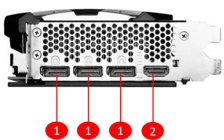

SPECIFICATIONS

Model Name	GeForce RTX™ 4070 Ti SUPER 16G VENTUS 2X
Graphics Processing Unit	NVIDIA® GeForce RTX™ 4070 Ti SUPER
Interface	PCI Express® Gen 4
Core Clocks	Extreme Performance: 2625 MHz (MSI Center) Boost: 2610 MHz
CUDA® CORES	8448 Units
Memory Speed	21 Gbps
Memory	16GB GDDR6X
Memory Bus	256-bit
Output	DisplayPort x 3 (v1.4a) HDMI™ x 1 (Supports 4K@120Hz HDR, 8K@60Hz HDR, and Variable Refresh Rate as specified in HDMI™ 2.1a)
HDCP Support	Y
Power consumption	285 W
Power connectors	16-pin x 1
Recommended PSU	700 W
Card Dimension (mm)	242 x 125 x 51 mm
Weight (Card / Package)	882 g / 1214 g
DirectX Version Support	12 Ultimate
OpenGL Version Support	4.6
Maximum Displays	4
G-SYNC® technology	Y
Digital Maximum Resolution	7680 x 4320

CONNECTIONS

1. DisplayPort
2. HDMI™

FEATURES

- Dual Fan**
Two fans and a huge heatsink ensure a cool and quiet experience for you.
- TORX FAN 4.0**
A masterpiece of teamwork, fan blades work in pairs to create unprecedented levels of focused air pressure.
- Copper Baseplate**
A solid nickel-plated copper baseplate transfers heat from the GPU to all heat pipes for better cooling.
- Core Pipe**
Precision-machined heat pipes ensure max contact to the GPU and spread heat along the full length of the heatsink.
- Reinforcing Backplate**
The reinforcing backplate features a flow-through design that provides additional ventilation.
- Zero Frozr**
The fans completely stop when temperatures are relatively low, eliminating all noise.
- MSI Center**
The exclusive MSI Center software lets you monitor, tweak and optimize MSI products in real-time.
- Afterburner**
Take full control with the most recognized and widely used graphics card overlocking software in the world.