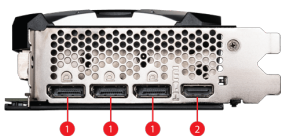

## SPECIFICATIONS

<b>Model Name</b>	GeForce RTX™ 4070 Ti SUPER 16G VENTUS 3X OC
<b>Graphics Processing Unit</b>	NVIDIA® GeForce RTX™ 4070 Ti SUPER
<b>Interface</b>	PCI Express® Gen 4
<b>Core Clocks</b>	Extreme Performance: 2655 MHz (MSI Center) Boost: 2640 MHz
<b>CUDA® CORES</b>	8448 Units
<b>Memory Speed</b>	21 Gbps
<b>Memory</b>	16GB GDDR6X
<b>Memory Bus</b>	256-bit
<b>Output</b>	DisplayPort x 3 (v1.4a) HDMI™ x 1 (Supports 4K@120Hz HDR, 8K@60Hz HDR, and Variable Refresh Rate as specified in HDMI™ 2.1a)
<b>HDCP Support</b>	Y
<b>Power consumption</b>	285 W
<b>Power connectors</b>	16-pin x 1
<b>Recommended PSU</b>	700 W
<b>Card Dimension (mm)</b>	308 x 120 x 50 mm
<b>Weight (Card / Package)</b>	1107g / 1661g
<b>DirectX Version Support</b>	12 Ultimate
<b>OpenGL Version Support</b>	4.6
<b>Maximum Displays</b>	4
<b>G-SYNC® technology</b>	Y
<b>Digital Maximum Resolution</b>	7680 x 4320

## CONNECTIONS

1. DisplayPort
2. HDMI™

### Core Pipe

Precision-machined heat pipes ensure max contact to the GPU and spread heat along the full length of the heatsink.