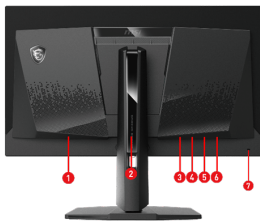

VESA CERTIFIED

VESA DisplayHDR True Black 400

It has passed the VESA DisplayHDR True Black 400 Certification, meaning it can provide a display with the most realistic colors.

PIP / PBP Function	Yes
VESA Mounting	100 x 100 mm
Weight (NW / GW)	8 kg / 10.3 kg
Note	Display Port: 2560 x 1440 (Up to 360Hz) HDMI 2.1: 2560 x 1440 (Up to 360Hz) Type C(DP alt.): 2560 x 1440 (Up to 360Hz) and 15W PD charging *sRGB and DCI-P3 follow CIE1976 standard
Warranty	3 years (including panel burn-in)

CONNECTIONS

1. AC Power Jack
2. 5-way Joystick Navigator
3. 2 x HDMI™ 2.1 (WQHD@360Hz)
4. Display Port 1.4a
5. USB Type-C (PD 15W)
6. Earphone out
7. Kensington lock