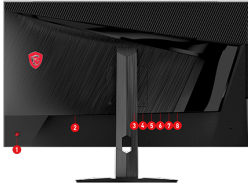

Dimension (W x D x H)	727.1 x 233.7 x 494.9 mm 727.1 x 72.9 x 432.4 mm (Without Stand)
Carton Dimension (W X D X H)	WW: 975 x 168 x 550 mm Outer: 993 x 183 x 575 mm
Frameless Design	Yes
PIP / PBP Function	Yes
VESA Mounting	100 x 100 mm
Weight (NW / GW)	9.7kg / 12.5kg 6.8kg (Without Stand)
Note	DisplayPort: 3840x2160 (Up to 160Hz) Type C (DP alt.): 3840x2160 (Up to 160Hz) HDMI™: 3840x2160 (Up to 160z) Adobe RGB, DCI-P3 and sRGB follow CIE1976 Standard

CONNECTIONS

1. 5-Way Joystick Navigator
2. AC Power Jack
3. 2 x HDMI™ (2.1)
4. DisplayPort (1.4a)
5. USB 2.0 Type-C (PD 90W)
6. USB 2.0 Type-B
7. 3 x USB 2.0 Type-A
8. Headphone Out