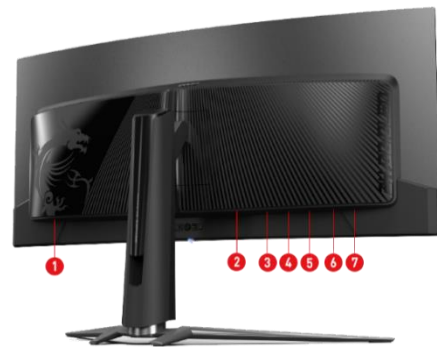

Graphene film with Custom Heatsink

Graphene film and customized heatsink designs, the synergy between these two elements enables monitor to operate without an active cooling fan, achieving a fanless design. This ensures efficient and silent heat dispersion, further extending the panel's lifespan.

VESA DisplayHDR True Black 400

It has passed the VESA DisplayHDR True Black 400 Certification, meaning it can provide a display with the most realistic colors.

CONNECTIONS

1. AC jack
2. 2 x HDMI™ (2.1)
3. 1 x DP (1.4a)
4. 1 x USB Type-C (15W)
5. 2 x USB 2.0 Type A
6. 1 x USB Type B
7. 1 x Headphone