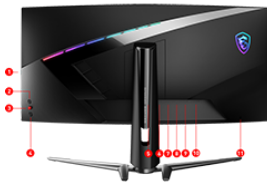

Dimension (W x H x D)	795.3 x 422.5 x 315.6mm / 31.31 x 16.63 x 12.43 inch 882 x 490 x 280mm / 34.72 x 19.29 x 11.02 inch
Weight (NW / GW)	9.17 kg / 12.9 kg 20.22 lbs / 28.44 lbs
Frameless Design	Yes
Console Mode	2K Resolution PS5™ Optimization FHD @ 120Hz * All trademarks and the registered trademarks are the property of their respective owners.
Compatibility	PC, Mac, PS5™, PS4™, Xbox, Mobile, Notebook * All trademarks and the registered trademarks are the property of their respective owners.
Note	Display Port: 3440 x 1440 (Up to 165Hz) HDMI: 3440 x 1440 (Up to 100Hz) Type C: 3440 x 1440 (Up to 165Hz) *sRGB and DCI-P3 follow CIE1976 standard

CONNECTIONS

1. Headset Hanger
2. Macro Key
3. 5-way joystick navigator
4. Power Button
5. 2x HDMI (2.0)
6. 1x Display Port (1.4)
7. 1x USB 3.2 Gen1 Type C
8. 1x Earphone out
9. 2x USB 3.2 Gen1 Type A
10. 1x USB 3.2 Gen1 Type B Upstream Port
11. Kensington Lock