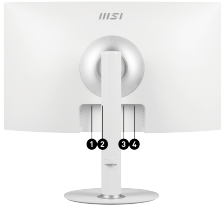

CONNECTIONS

1. 1x Type C (DisplayPort Alternate)
2. 1x HDMI (1.4b)
3. 1x Headphone-out
4. 1x DC Jack