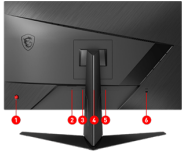

HDMI CEC

Use the console controller to wake up the screen. Drastically improve your gaming process.

Frameless Design

With the narrow bezel, you will not even notice the monitor at all in the heat of the moment.

CONNECTIONS

1. 5-way joystick navigator
2. DC Jack
3. 2x HDMI (1.4b)
4. 1x Display Port (1.2a)
5. Earphone out
6. Kensington lock