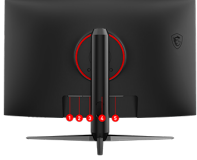

Note

Display Port: 2560x1440 (Up to 165Hz)
HDMI™ 2.0: 2560x1440 (Up to 144Hz)
*sRGB and DCI-P3 follow CIE1976
standard

CONNECTIONS

1. 1x Power Jack
2. 1x HDMI™ (2.0b)
3. 1x HDMI™ (2.0b)
4. 1x DisplayPort (1.2a)
5. 1x Earphone out