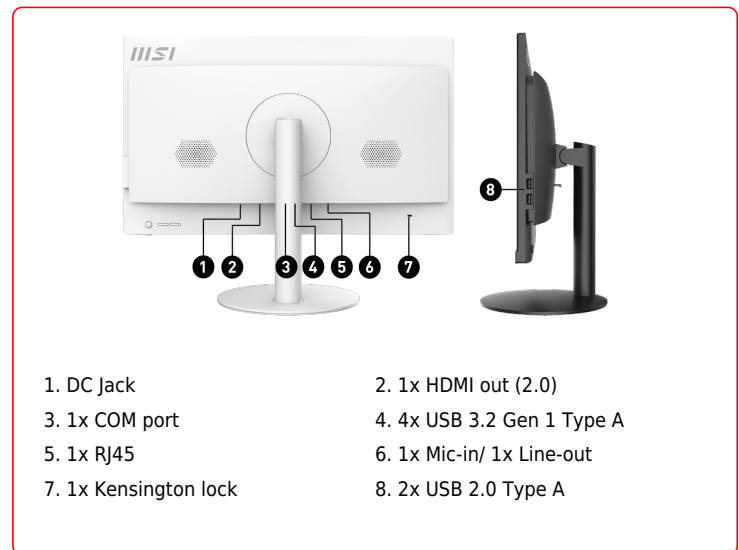

## CONNECTIONS

- 1. DC Jack
- 2. 1x HDMI out (2.0)
- 3. 1x COM port
- 4. 4x USB 3.2 Gen 1 Type A
- 5. 1x RJ45
- 6. 1x Mic-in/ 1x Line-out
- 7. 1x Kensington lock
- 8. 2x USB 2.0 Type A