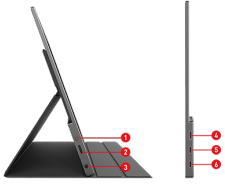

1. Power Button & Controller
2. 1x USB Type-C
3. 1x USB Type-C
4. 1x Mini-HDMI™ (2.0b)