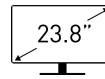

SPECIFICATIONS

PANEL SIZE	23.8"
PANEL RESOLUTION	1920 x 1080 (FHD)
REFRESH RATE	75Hz
RESPONSE TIME	5ms (GTG)
PANEL TYPE	IPS
BRIGHTNESS (NITS)	250 cd/m2
VIEWING ANGLE	178°(H) / 178°(V)
ASPECT RATIO	16:9
CONTRAST RATIO	1000:1
sRGB	100% (CIE 1976)
ACTIVE DISPLAY AREA (MM)	527.04(H) x 296.46(V)
PIXEL PITCH (H X V)	0.2745(H) x 0.2745(V)
SURFACE TREATMENT	Anti-glare
DISPLAY COLORS	16.7M
COLOR BIT	8 bits
VIDEO PORTS	1x HDMI (1.4) 1x DP (1.2a)
AUDIO PORTS	1x Headphone-out
KENSINGTON LOCK	Yes
SPEAKER	2x 2W
VESA MOUNTING	75 x 75 mm
POWER TYPE	External Adaptor (12V 2.5A)
POWER INPUT	100~240V, 50~60Hz
ADJUSTMENT (TILT)	-5° ~ 20°
DIMENSION (W X H X D)	541.93 x 182.16 x 421.79 mm (21.34 x 7.17 x 16.61 inch)
CARTON DIMENSION (W X H X D)	605 x 116 x 407 mm (23.82 x 4.57 x 16.02 inch)
WEIGHT (NW / GW)	2.95 kg (6.5 lbs) / 4.15 kg (9.15 lbs)
Compatibility	PC, Mac, PS5™, PS4™, Xbox, Mobile, Notebook * All trademarks and the registered trademarks are the property of their respective owners.
Note	HDMI: 1920 x 1080 (Up to 75Hz) D-Sub: 1920 x 1080 (Up to 60Hz)

FEATURES

23.8" Screen Size

View your applications, spreadsheets and more with a perfect 23.8 inches screen

Full HD Resolution

Experience a breathtaking screen clarity that comes with Full HD (1920x1080) resolution